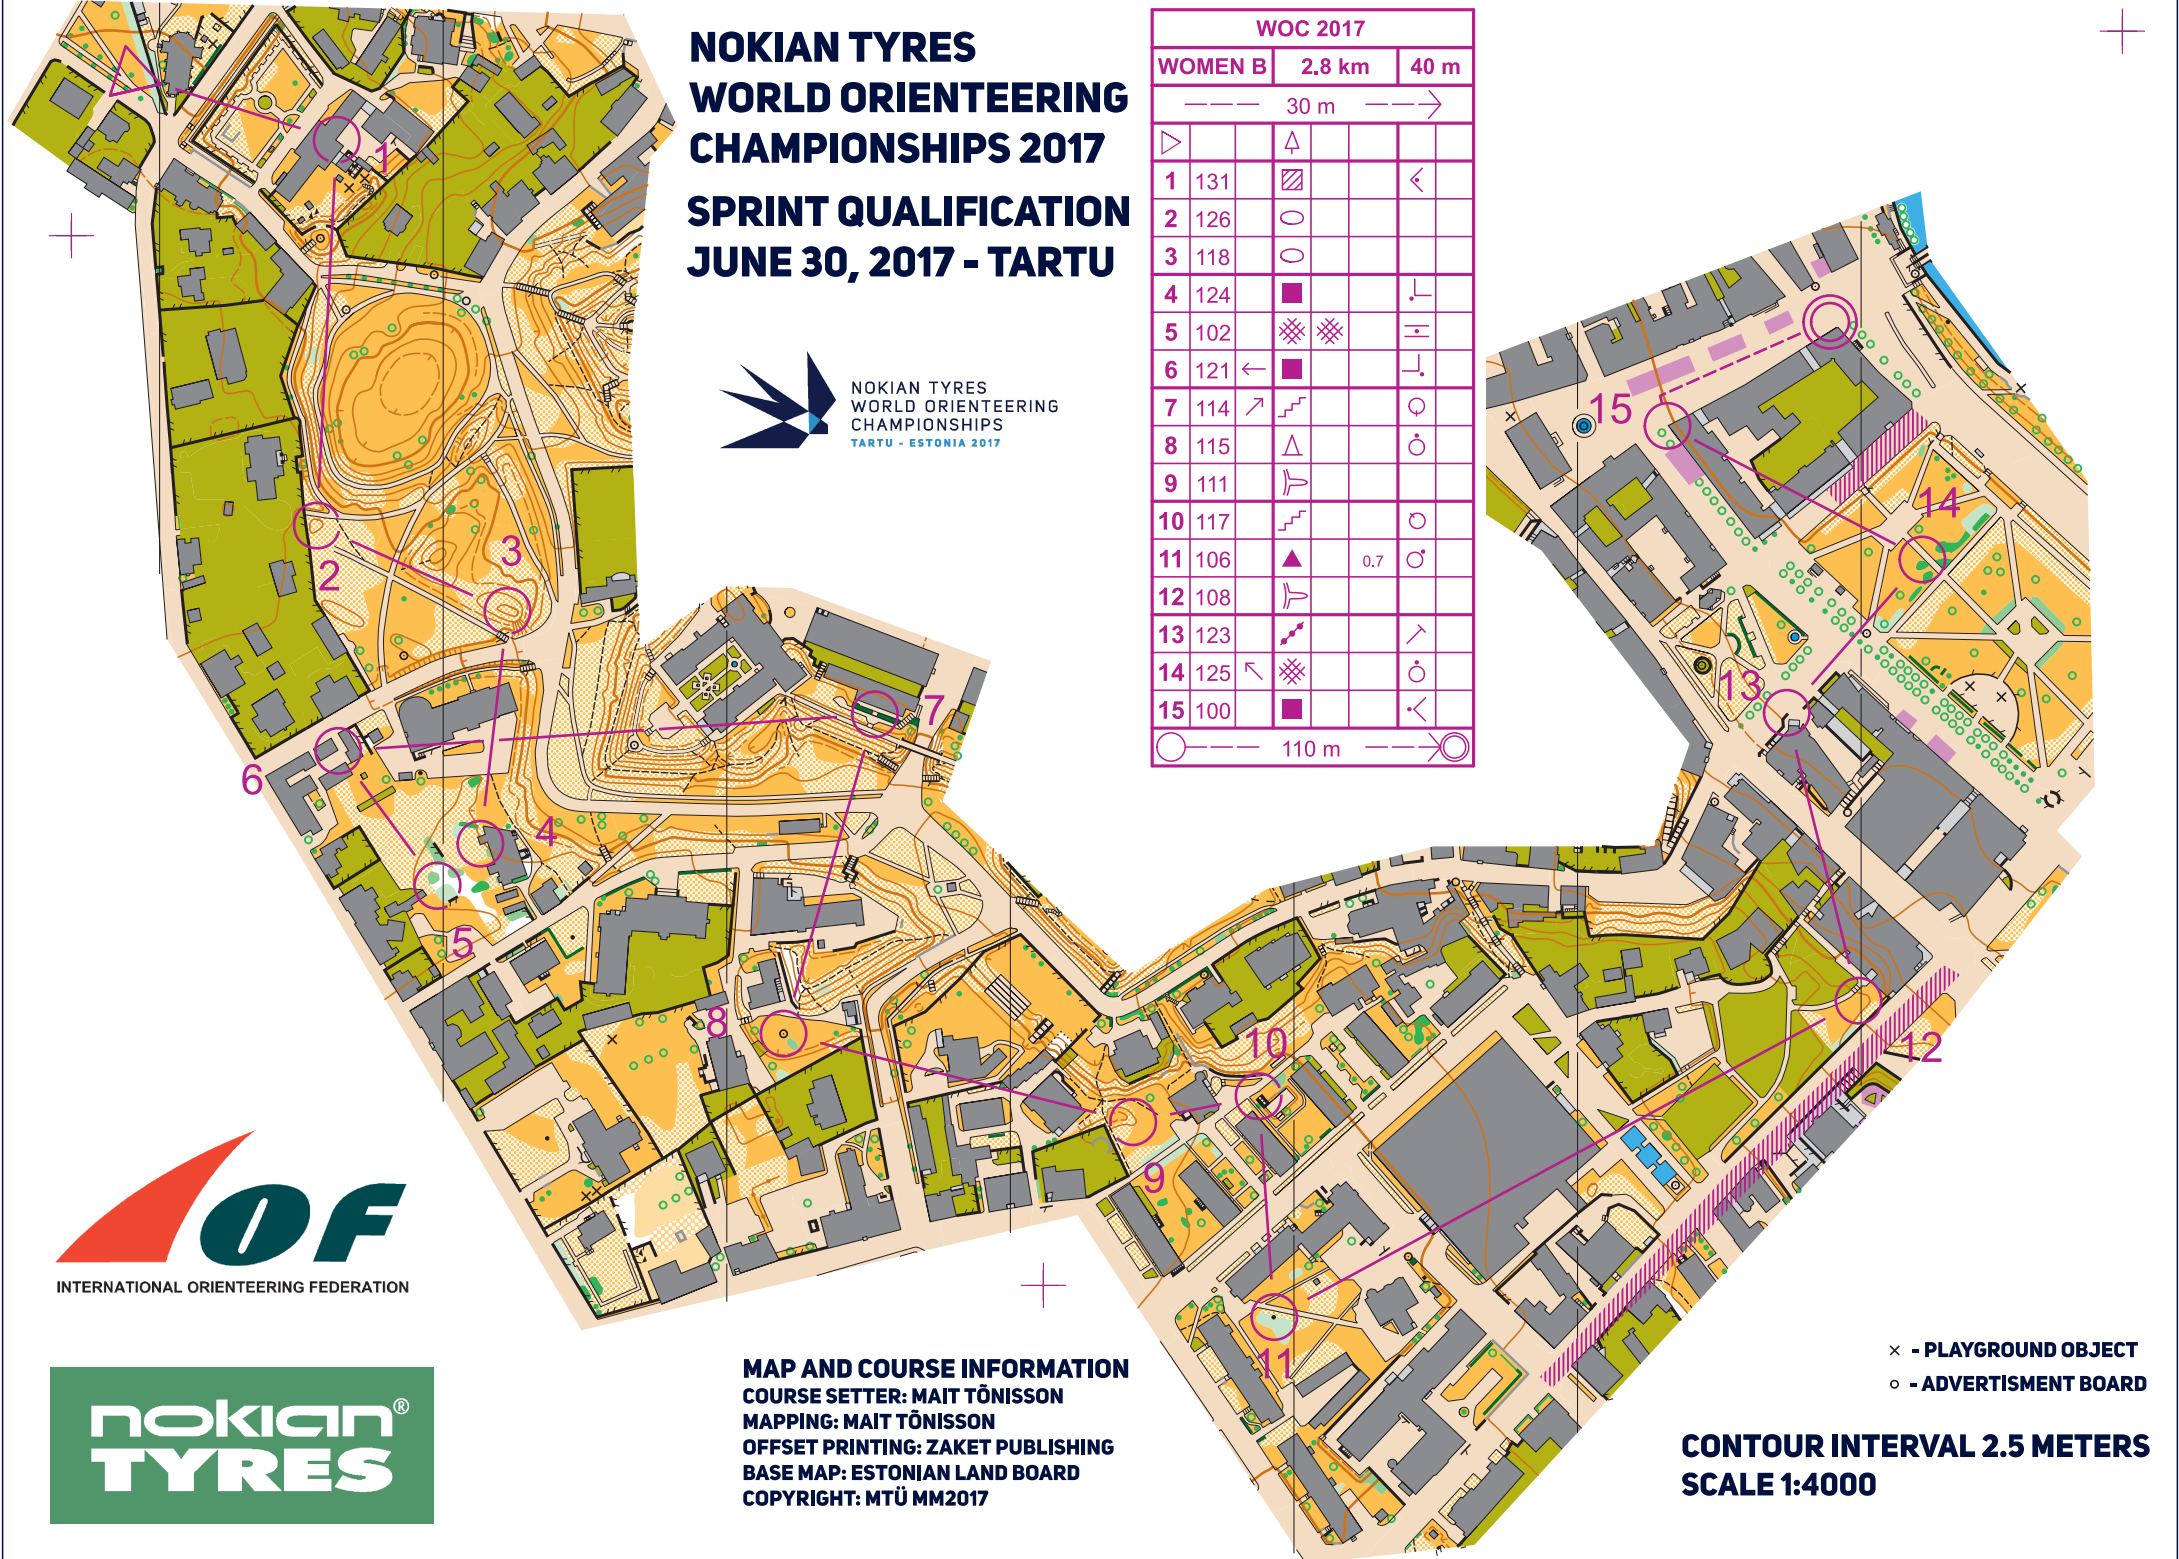

NOKIAN TYRES WORLD ORIENTEERING CHAMPIONSHIPS 2017 SPRINT QUALIFICATION JUNE 30, 2017 - TARTU

WOC 2017				
WOMEN B		2.8 km	40 m	
		----- 30 m ----->		
▷		△		
1	131	▨		◀
2	126	○		
3	118	○		
4	124	■		└┘
5	102	▨▨		┆┆
6	121	◀■		└┘
7	114	↗└┘		○
8	115	△		○
9	111	└┘		
10	117	└┘		○
11	106	▲	0.7	○
12	108	└┘		
13	123	↗		└┘
14	125	↖▨		○
15	100	■		◀

○ ----- 110 m ----- ◯

MAP AND COURSE INFORMATION
 COURSE SETTER: MAIT TÕNISSON
 MAPPING: MAIT TÕNISSON
 OFFSET PRINTING: ZAKET PUBLISHING
 BASE MAP: ESTONIAN LAND BOARD
 COPYRIGHT: MTÜ MM2017

× - PLAYGROUND OBJECT
 ○ - ADVERTISEMENT BOARD
CONTOUR INTERVAL 2.5 METERS
SCALE 1:4000